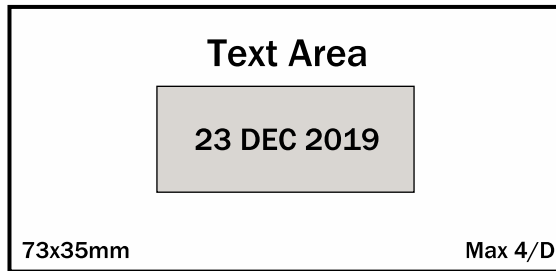

# MaxStamp Plastic Self-Inking Daters

## MaxStamp Rubber Daters

The MaxStamp combines a changeable date, surrounded by your choice of text. The year band covers a 10 year period and all bands are rotated by a wheel on the casing of the stamp thus avoiding soiled fingers.

- Rectangle 4001 48x29mm
- 4002 48x36mm
- 4004 48x48mm
- 4007 67x45mm
- Circle 4009 49mm Dia