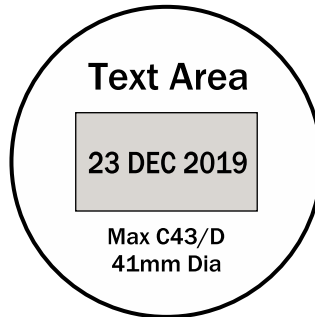

# MaxStamp Plastic Self-Inking Daters

## MaxStamp Rubber Daters

The MaxStamp combines a changeable date, surrounded by your choice of text. The year band covers a 10 year period and all bands are rotated by a wheel on the casing of the stamp thus avoiding soiled fingers.

- Rectangle 4001 48x29mm
- 4002 48x36mm
- 4004 48x48mm
- 4007 67x45mm
- Circle 4009 49mm Dia

# MaxStamp & Trodat Heavy Duty Self-Inking Daters

Bands are aligned by a slotted plate. This robust dater stamp allows the die to make maximum use of the die plate. Wheels are used to change the date avoiding soiled fingers.