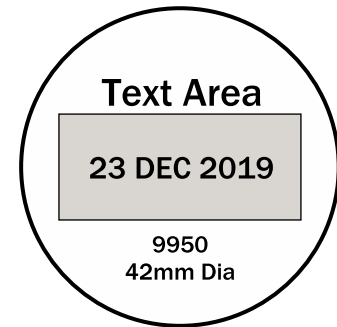

MaxStamp & Trodat Heavy Duty Self-Inking Daters

Bands are aligned by a slotted plate. This robust dater stamp allows the die to make maximum use of the die plate. Wheels are used to change the date avoiding soiled fingers.